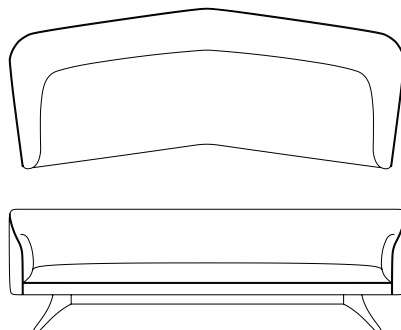

Fifth Avenue Wide Angle Sofa

Model - 506 WA | Designed 1955

Species | American Walnut

Finish | Hand Rubbed Oil

C.O.M. | 16 yds

Width | 96 in 244 cm

Depth | 38 in 97 cm

Height | 29 in 74 cm

Seat Height | 17 in 43 cm